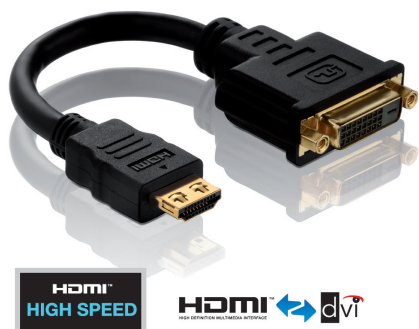

PI060

Zertifizierter High Speed Adapter HDMI/DVI

- 24 kt. vergoldete Präzisions-Steckkontakte mit PureLink® SLS™ (Secure-Lock-System™)
- Portsaver. HDMI A Stecker auf DVI-D Buchse (24+1)
- 100% getestet für professionelle AV Anwendungen

Certified High Speed Adapter HDMI/DVI

- 24 ct. gold plated precision contacts with PureLink® SLS™ (Secure-Lock-System™)
- Portsaver. HDMI A Male to DVI-D Female (24+1)
- 100% tested for professional AV application

Artikel-Nr. | Item No.

Länge | Length

PI060

0,10m

PI065

Zertifizierter High Speed Adapter DVI/HDMI

- 24 kt. vergoldete Präzisions-Steckkontakte
- Portsaver. DVI-D Stecker (18+1) auf HDMI A Buchse
- 100% getestet für professionelle AV Anwendungen